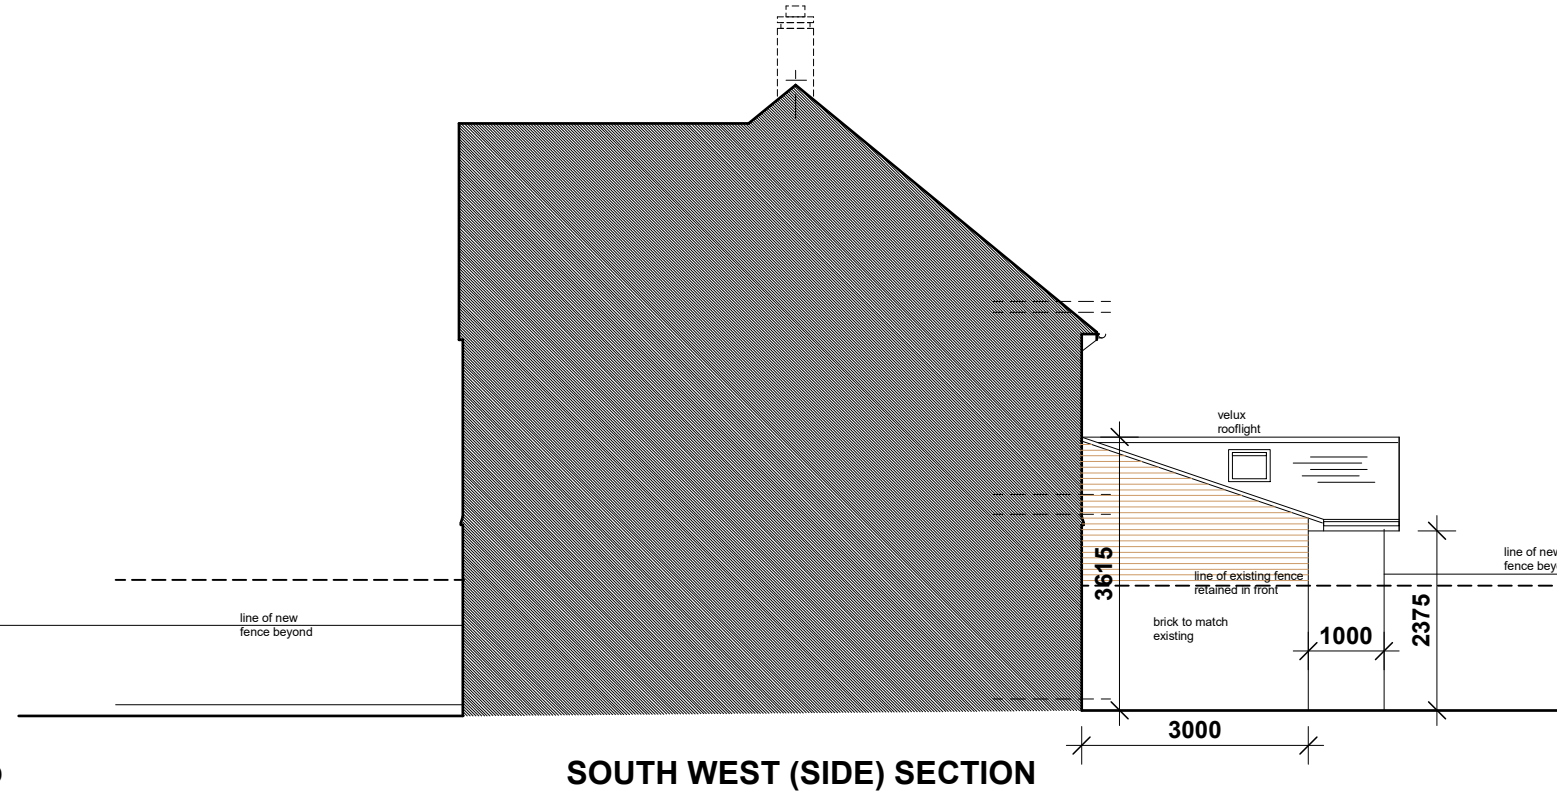

**NORTH EAST (SIDE) ELEVATION**

**77 BURWOOD RD NORTH WEST (FRONT) ELEVATION 81 BURWOOD RD**

**81 BURWOOD RD SOUTH EAST (REAR) ELEVATION 77 BURWOOD RD**

**SOUTH WEST (SIDE) SECTION**

**PLANNING**

Project <b>79 BURWOOD ROAD, HERSHAM, KT12 4AE</b>		hitchcock architects ltd 18 The Avenue Sunbury-on-Thames Middx TW16 5ES m: 07855 522478 e: andrew@hitchcockarchitects.co.uk w: www.hitchcockarchitects.co.uk
Drawing <b>PROPOSED ELEVATIONS</b>		
Drawing No. <b>79BRH-12</b>	Scale <b>1:100 @ A3</b>	Date <b>24.06.2022</b>