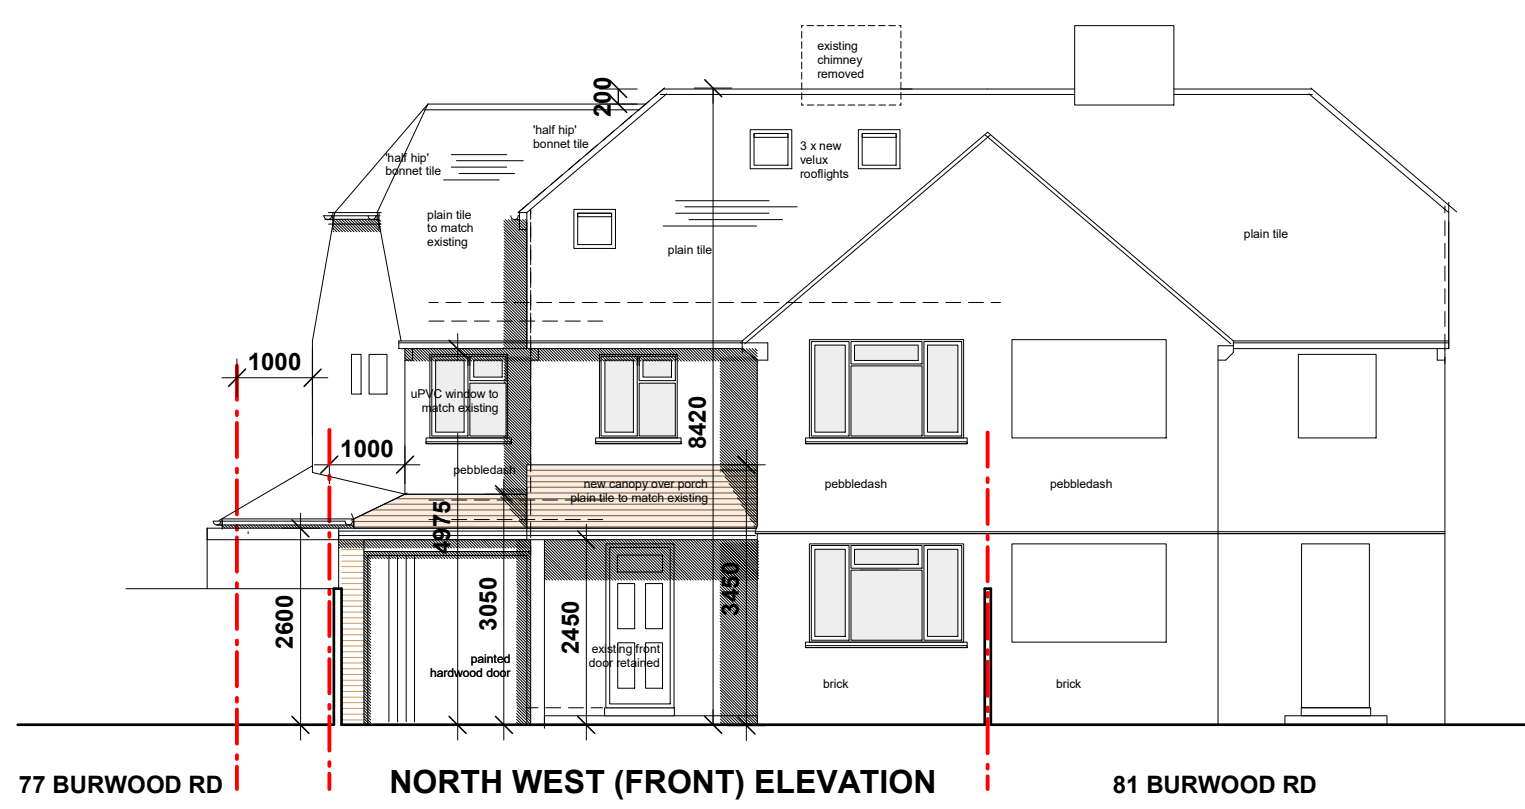

**NORTH EAST (SIDE) ELEVATION**

**77 BURWOOD RD NORTH WEST (FRONT) ELEVATION 81 BURWOOD RD**

**81 BURWOOD RD SOUTH EAST (REAR) ELEVATION 77 BURWOOD RD**

**SOUTH WEST (SIDE) SECTION**

**PLANNING**

Project <b>79 BURWOOD ROAD, HERSHAM, KT12 4AE</b>		hitchcock architects ltd 18 The Avenue Sunbury-on-Thames Middx TW16 5ES m: 07855 522478 e: andrew@hitchcockarchitects.co.uk w: www.hitchcockarchitects.co.uk
Drawing <b>PROPOSED ELEVATIONS</b>		
Drawing No. <b>79BRH-12</b>	Scale <b>1:100 @ A3</b>	Date <b>24.06.2022</b>