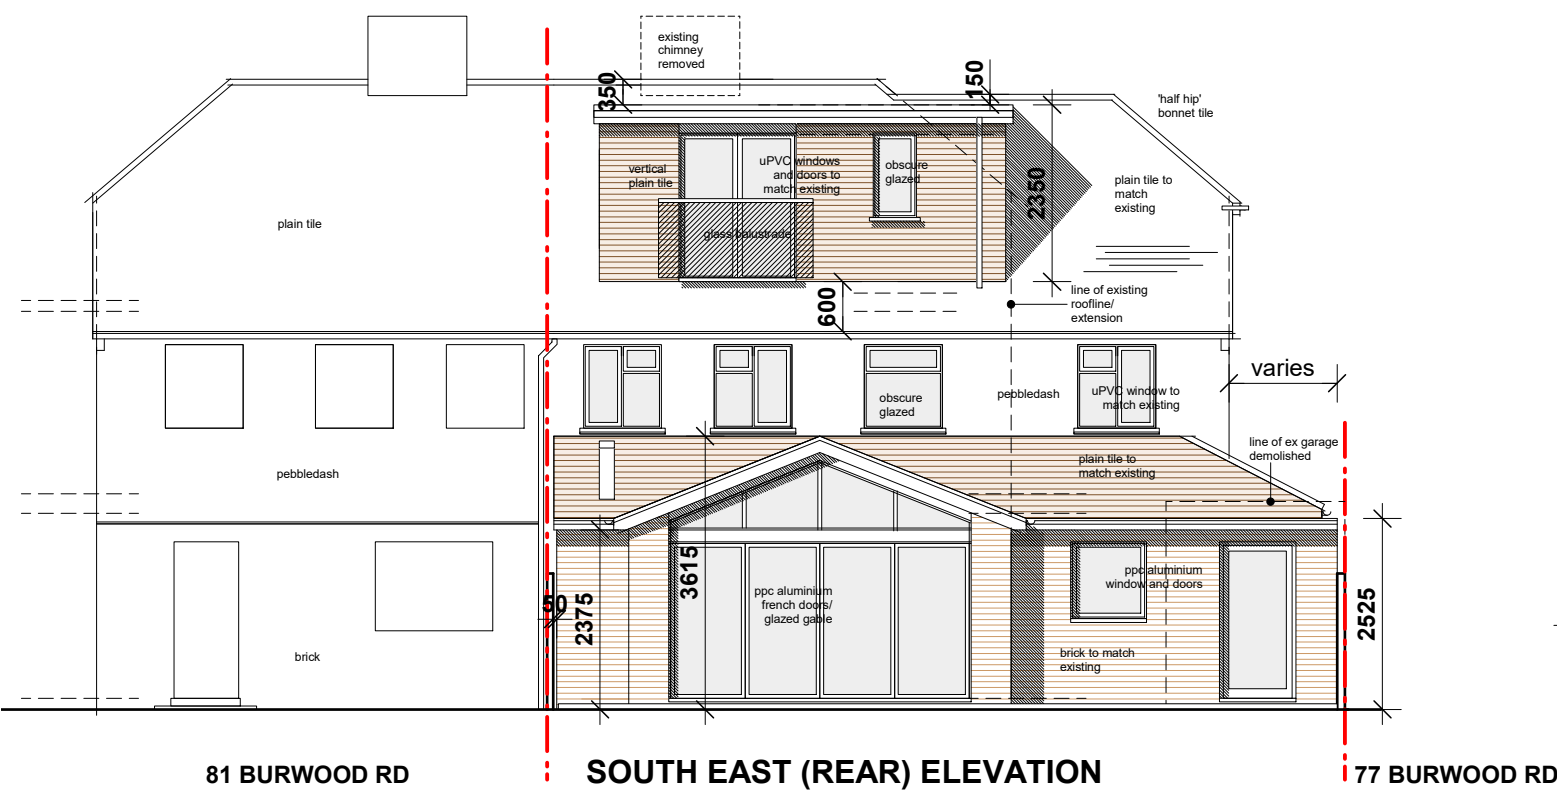

**NORTH EAST (SIDE) ELEVATION**

**77 BURWOOD RD NORTH WEST (FRONT) ELEVATION 81 BURWOOD RD**

**81 BURWOOD RD SOUTH EAST (REAR) ELEVATION 77 BURWOOD RD**

**SOUTH WEST (SIDE) SECTION**

**PLANNING**

Project <b>79 BURWOOD ROAD, HERSHAM, KT12 4AE</b>		hitchcock architects ltd 18 The Avenue Sunbury-on-Thames Middx TW16 5ES m: 07855 522478 e: andrew@hitchcockarchitects.co.uk w: www.hitchcockarchitects.co.uk
Drawing <b>PROPOSED ELEVATIONS</b>		
Drawing No. <b>79BRH-12</b>	Scale <b>1:100 @ A3</b>	Date <b>24.06.2022</b>